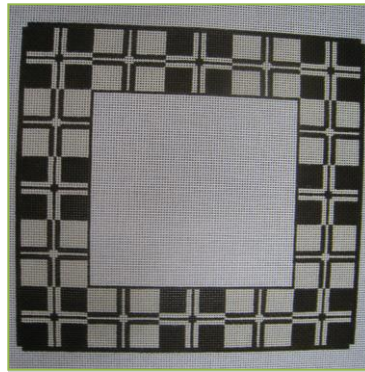

Eyeglass case 2
Canvas # EN 28
Size: 8x8"
Mesh: 13m

Eyeglass Case 3
Canvas # EN 29
Size: 8x8"
Mesh: 13m

Picture frame 1
Canvas #EN 30
Size: 8x9.5"
Mesh: 13m

Picture frame 2
Canvas # EN 31
Size: 8x10.25"
Mesh: 13m

Picture frame 3
Canvas # EN 32
Size: 10x10"
Mesh: 13m