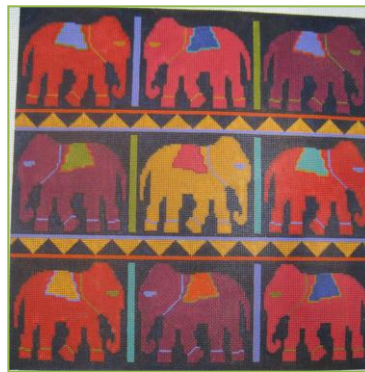

Nigerian Blues  
Canvas # EN 19  
Size: 15x15"  
Mesh: 13m

Scissors and Ladies 1  
Canvas # EN 20  
Size: 15x5"  
Mesh: 13m

Scissors and Ladies 2  
Canvas #EN 21  
Size: 15x15"  
Mesh: 13m

Nomadic Star  
Canvas # EN 22  
Size: 16x16"  
Mesh: 13m

Elephants  
Canvas # EN 23  
Size: 118.5x17"  
Mesh: 13m

Persian Garden 1  
Canvas #EN 24  
Size: 17x19.25  
Mesh: 13m

Persian Garden 2  
Canvas # EN 25  
Size: 17x19.25"  
Mesh: 13m

Turkish Eagle  
Canvas # EN 26  
Size: 12.25x12.25"  
Mesh: 13m

Eyeglass case 1  
Canvas # EN 27  
Size: 8x8"  
Mesh: 13m