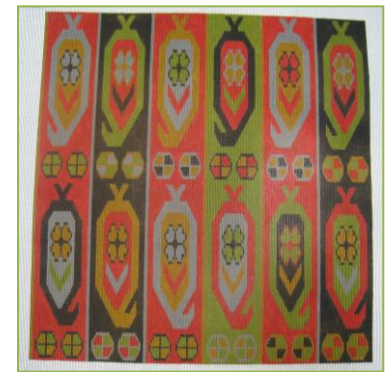

Nigerian Blues  
Canvas # EN 19  
Size: 15x15"  
Mesh: 13m

Scissors and Ladies 1  
Canvas # EN 20  
Size: 15x5"  
Mesh: 13m

Scissors and Ladies 2  
Canvas #EN 21  
Size: 15x15"  
Mesh: 13m

Nomadic Star  
Canvas # EN 22  
Size: 16x16"  
Mesh: 13m

Elephants  
Canvas # EN 23  
Size: 118.5x17"  
Mesh: 13m

Persian Garden 1  
Canvas #EN 24  
Size: 17x19.25  
Mesh: 13m

Persian Garden 2  
Canvas # EN 25  
Size: 17x19.25"  
Mesh: 13m

Turkish Eagle  
Canvas # EN 26  
Size: 12.25x12.25"  
Mesh: 13m