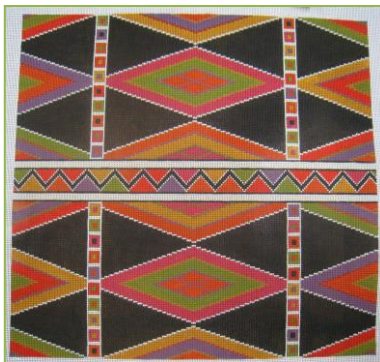

Mexican Stars 2
 Canvas # EN 10
 Size: 13.5" round
 Mesh: 13m

Mexican Stars 3
 Canvas #EN 11
 Size: 13.5 " round
 Mesh: 13m

Serrated Diamonds
 Canvas #EN 12
 Size: 16x16"
 Mesh: 13m

Andean Wings 1
 Canvas # EN 13
 Size: 16x16
 Mesh: 13m

Andean Wings 2
 Canvas # EN 14
 Size: 16x16"
 Mesh: 13m

Berber Arches
 Canvas #EN 15
 Size: 16x16"
 Mesh: 13m

Moroccan Diamonds
 Canvas #EN 16
 Size: 18x15.5"
 Mesh:13m

Sahara Circle 1
 Canvas # EN 17
 Size: 15" round
 Mesh: 13m

Sahara Circle 2
 Canvas # EN 18
 Size: 15"
 Mesh: 13m