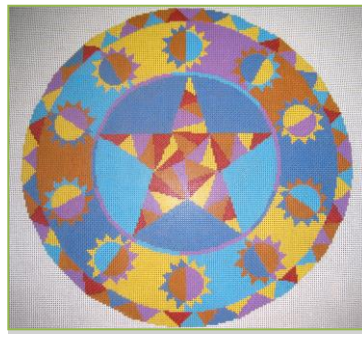

Mexican Stars 2
 Canvas # EN 10
 Size: 13.5" round
 Mesh: 13m

Mexican Stars 3
 Canvas #EN 11
 Size: 13.5 " round
 Mesh: 13m

Serrated Diamonds
 Canvas #EN 12
 Size: 16x16"
 Mesh: 13m

Andean Wings 1
 Canvas # EN 13
 Size: 16x16
 Mesh: 13m

Andean Wings 2
 Canvas # EN 14
 Size: 16x16"
 Mesh: 13m

Berber Arches
 Canvas #EN 15
 Size: 16x16"
 Mesh: 13m

Moroccan Diamonds
 Canvas #EN 16
 Size: 18x15.5"
 Mesh:13m

Sahara Circle 1
 Canvas # EN 17
 Size: 15" round
 Mesh: 13m

Sahara Circle 2
 Canvas # EN 18
 Size: 15"
 Mesh: 13m